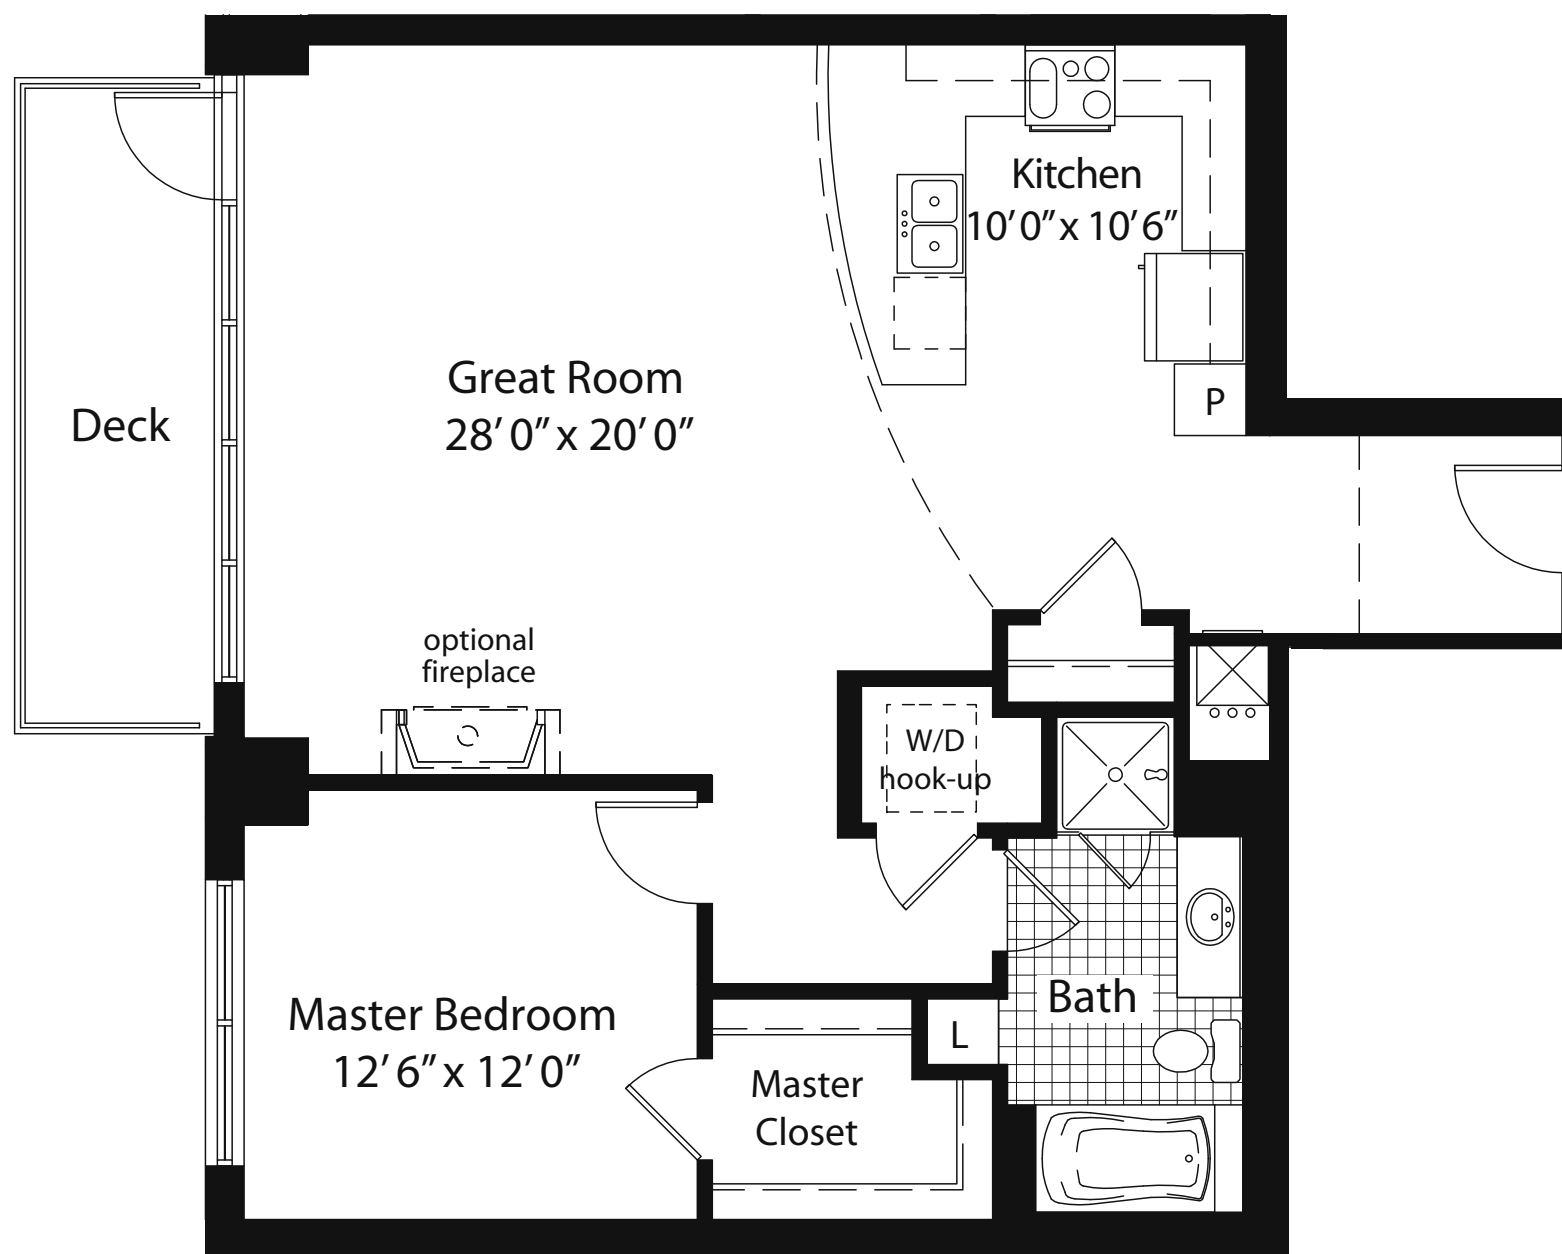

THE PINNACLE  
*at City Park South*

THE EAGLE

*One Bedroom  
One Bath*

1,054 SQ. FT.

FLOOR 7  
(ALTERNATE DECK, REFER TO OVERALL PLAN.)  
FLOORS 8-20

DOWNTOWN

CITY PARK