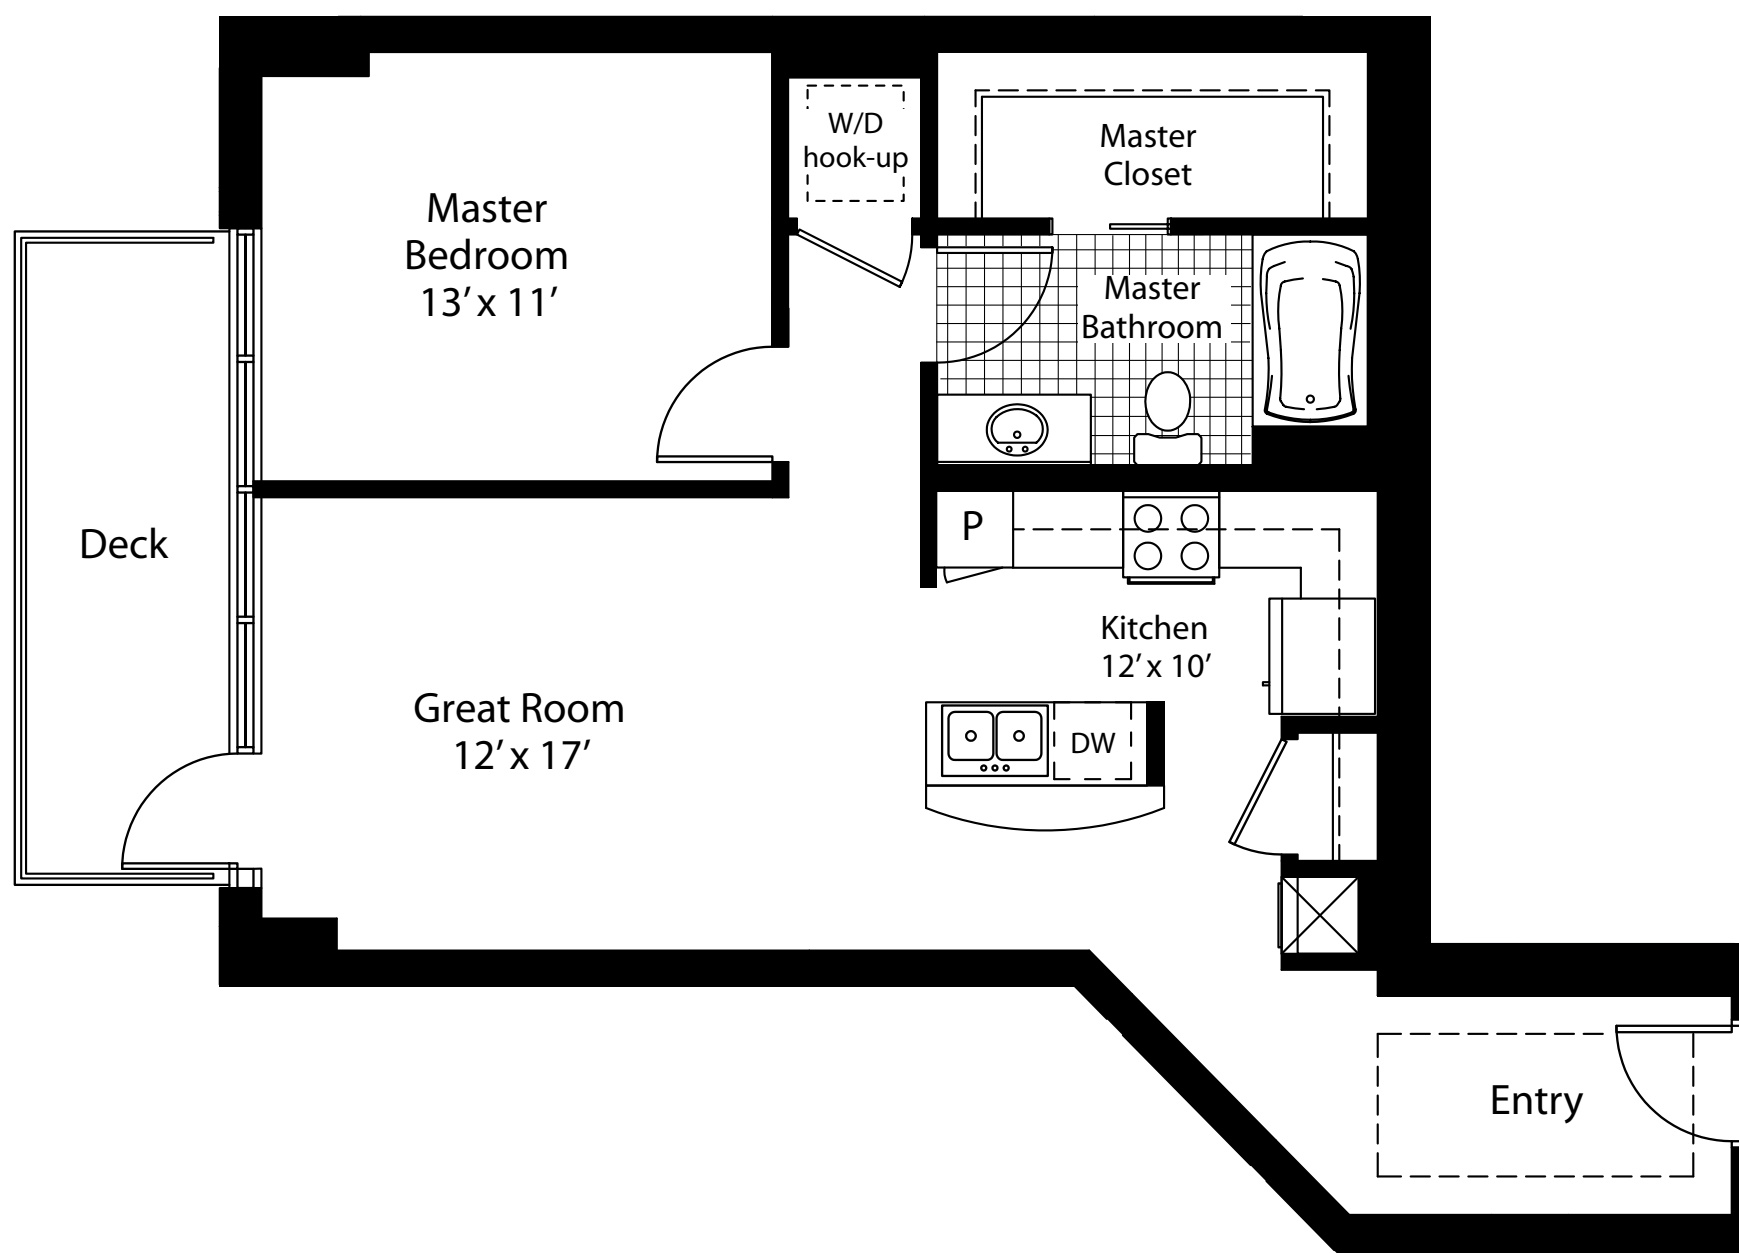

THE PINNACLE
— at City Park South —

THE TABOR

*One Bedroom
One Bath*

LIVING AREA 826 SQ. FT.
DECK 102 SQ. FT.
TOTAL 928 SQ. FT.

DOWNTOWN

CITY PARK

FLOORS 7-17