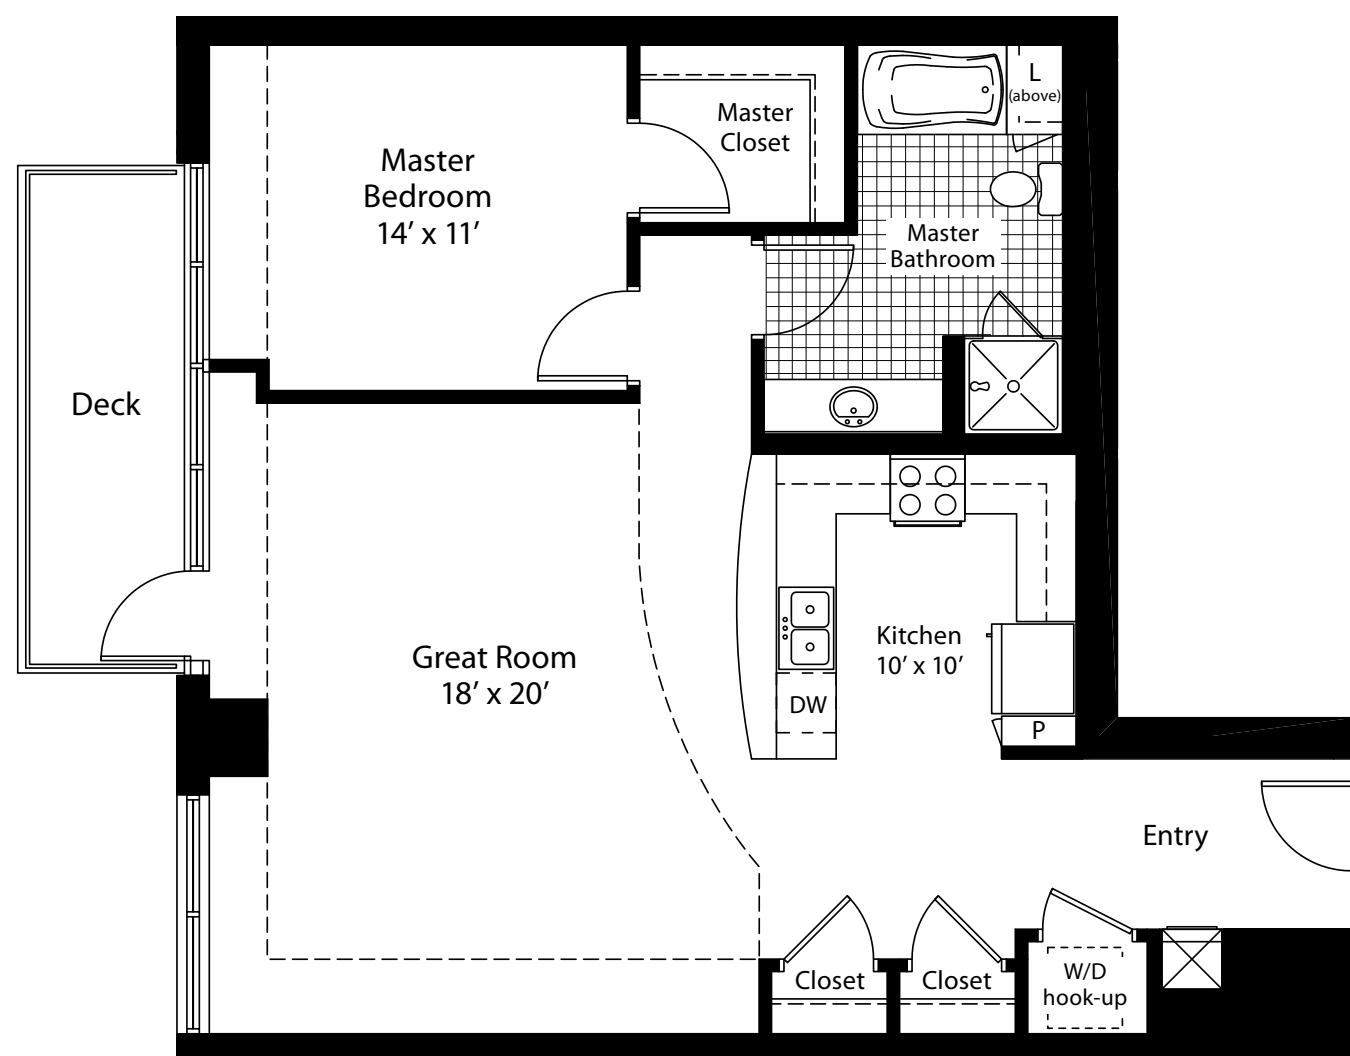

THE PINNACLE  
*at City Park South*

THE TAYLOR

*One Bedroom  
One Bath*

LIVING AREA 1,100 SQ. FT.  
BALCONY 95 SQ. FT.  
TOTAL 1,195 SQ. FT.

DOWNTOWN

CITY PARK

FLOORS 3-6